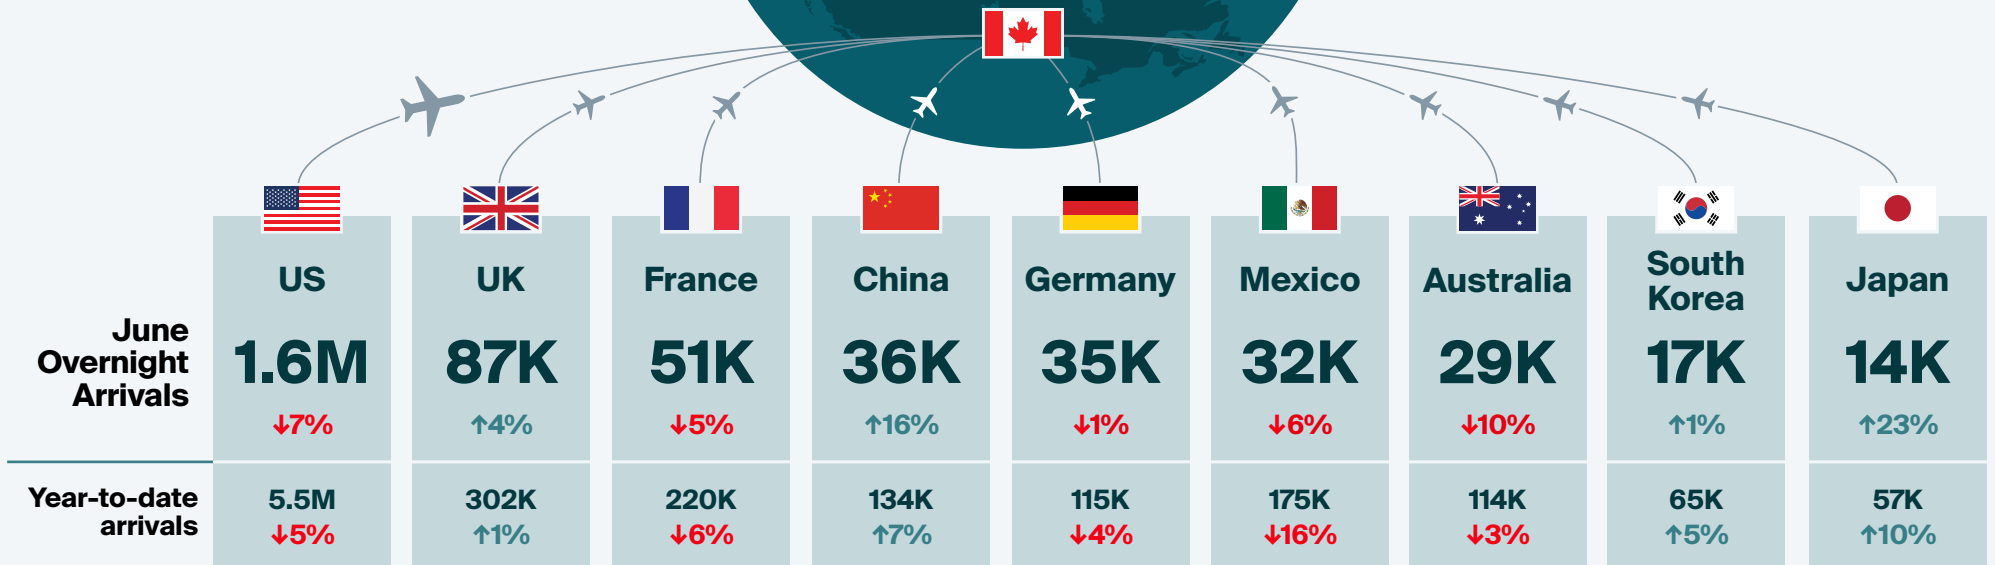

# JUNE 2025 Overnight Arrivals to Canada

Total June Overnight Arrivals

2.3M

↓6% compared to 2024  
Year-to-date: 7.8M ↓6%

By all modes

LEGEND

↓↑ = Percent change (%) compared to the same period in 2024

## Mode of Arrivals in June 2025

Overnight arrivals are preliminary estimates and are subject to change.

Infographic designed by @destinationcan  
For more information, visit [www.destinationcanada.com](http://www.destinationcanada.com)