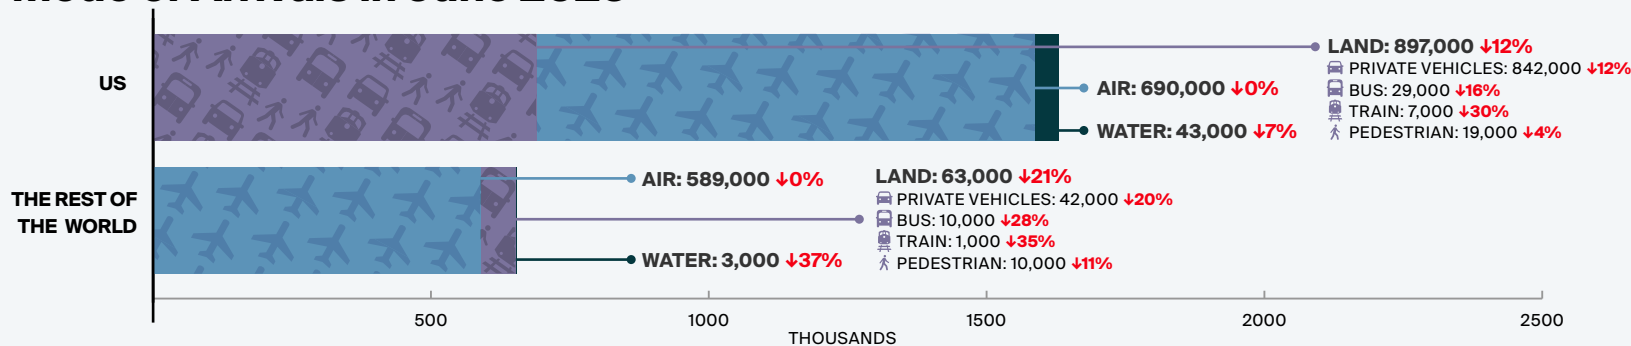

# JUNE 2025 Overnight Arrivals to Canada

Total June Overnight Arrivals

2.3M

↓6% compared to 2024  
Year-to-date: 7.8M ↓6%

By all modes

LEGEND

↓↑ = Percent change (%) compared to the same period in 2024

## Mode of Arrivals in June 2025

Overnight arrivals are preliminary estimates and are subject to change.

Infographic designed by @destinationcan  
For more information, visit [www.destinationcanada.com](http://www.destinationcanada.com)